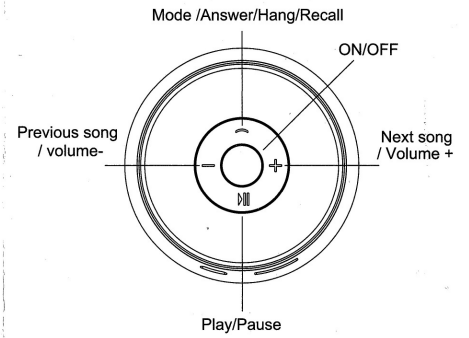

Operation manual:

1.Turn on

Long press  to turn on or turn off

2.Functional Mode

A. Bluetooth Mode

The device enter into Bluetooth mode automatically when open the device, open the bluetooth on your mobile phone or other device "Search" HZ - M6 and pairing.

B.TF card mode

After inserting the TF card, the audio will detect to play music in TF card automatically / but it need switch mode key if in the Bluetooth mode

Button Description

3. Function keys

- + Short press is for the next song; Long press is for the Volume +
- Short press is for the previous song; Long press is for the Volume -
- ||| When bluetooth connected , short press to play or pause
- ⌂ Mode key,When bluetooth connected , double-click to dial, short press is for answering/ hang up.
- Power